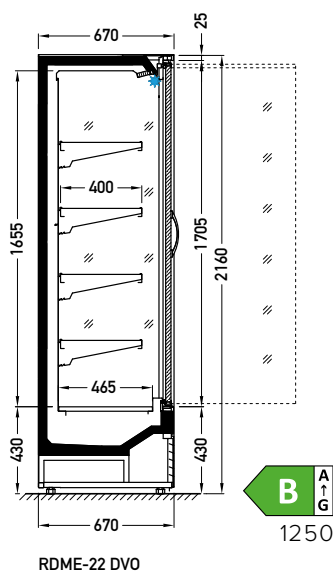

## OPTIONS

- sidewalls

Medium RDME-22 2500 BSA

DVO – door | double, straight (High Vision) | hinged  
 DDS – door | double, straight | sliding (sideways)  
 BSA – low glass or front glass riser | single, straight | fixed