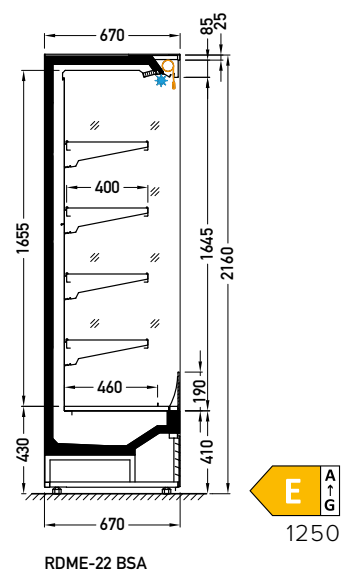

## STANDARD FEATURES

- working temperature: DVO/DDS from 0°C to 2°C; BSA 2°C to 6°C
- refrigerant: R290
- natural defrosting
- automatic evaporation of condensate
- electronic controller with temperature indicator
- exposition: zinc-plated steel, powder coated in white (RAL 9003)
- 4 rows of suspended shelves, on shelves and on air inlet price holders 39 mm
- lighting: top, LEDit, NW-4
- color of the base black (RAL 9005)
- mechanical night blind for version BSA

## OPTIONS

- sidewalls

Medium RDME-22 2500 BSA

DVO – door | double, straight (High Vision) | hinged  
 DDS – door | double, straight | sliding (sideways)  
 BSA – low glass or front glass riser | single, straight | fixed