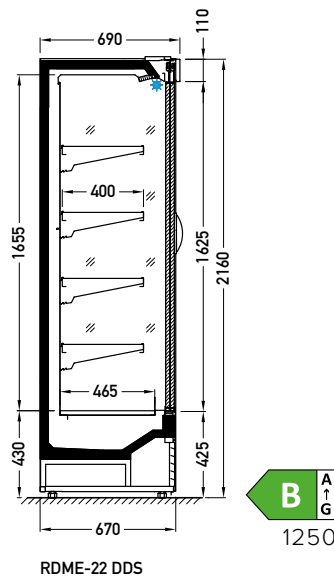

## STANDARD FEATURES

- working temperature: DVO/DDS from 0°C to 2°C; BSA 2°C to 6°C
- refrigerant: R290
- natural defrosting
- automatic evaporation of condensate
- electronic controller with temperature indicator
- exposition: zinc-plated steel, powder coated in white (RAL 9003)
- 4 rows of suspended shelves, on shelves and on air inlet price holders 39 mm
- lighting: top, LEDit, NW-4
- color of the base black (RAL 9005)
- mechanical night blind for version BSA

## OPTIONS

- sidewalls

Medium RDME-22 2500 BSA

DVO – door | double, straight (High Vision) | hinged  
 DDS – door | double, straight | sliding (sideways)  
 BSA – low glass or front glass riser | single, straight | fixed